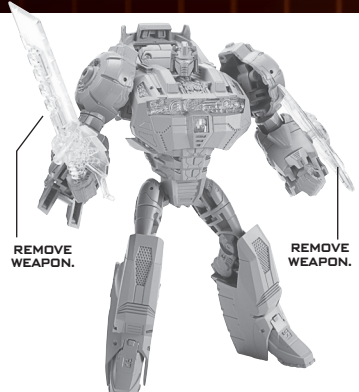

# TRANSFORMERS GENERATIONS FORMERS

GRIMLOCK®  
FALL OF CYBERTRON™

AGES 5+  
A1602/A1403 ASST.

X2 A76 ALKALINE BATTERIES INCLUDED

LEVEL: 0 1 2 3  
INTERMEDIATE

NOTE: Some parts are made to detach if excessive force is applied, and are designed to be reattached if separation occurs. Adult supervision may be necessary for younger children.

## CHANGING TO DINOSAUR

**TO REPLACE BATTERIES**

Phillips/cross head screwdriver (not included) needed to insert batteries. Loosen screw in battery compartment cover (screw remains attached to cover). Remove cover. Remove and discard batteries. Replace with 2 x 1.5V A76 alkaline batteries. Replace cover and tighten screw.