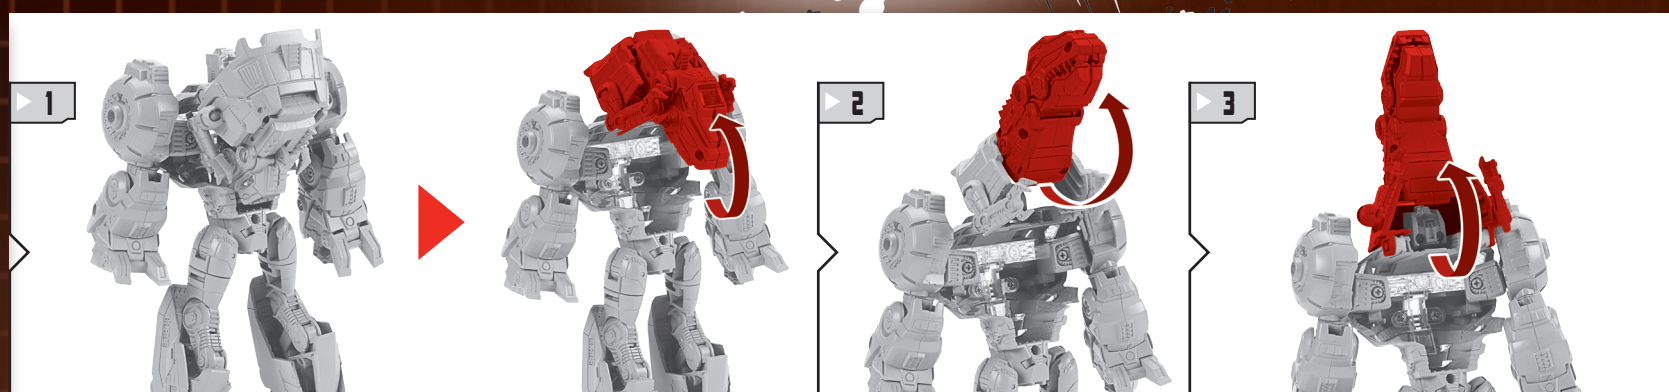

# TRANSFORMERS GENERATIONS FORMERS

GRIMLOCK®  
FALL OF CYBERTRON™

AGES 5+  
A1602/A1403 ASST.

X2 A76 ALKALINE BATTERIES INCLUDED

LEVEL: 0 1 2 3  
INTERMEDIATE

NOTE: Some parts are made to detach if excessive force is applied, and are designed to be reattached if separation occurs. Adult supervision may be necessary for younger children.

## CHANGING TO DINOSAUR

**TO REPLACE BATTERIES**

Phillips/cross head screwdriver (not included) needed to insert batteries. Loosen screw in battery compartment cover (screw remains attached to cover). Remove cover. Remove and discard batteries. Replace with 2 x 1.5V A76 alkaline batteries. Replace cover and tighten screw.