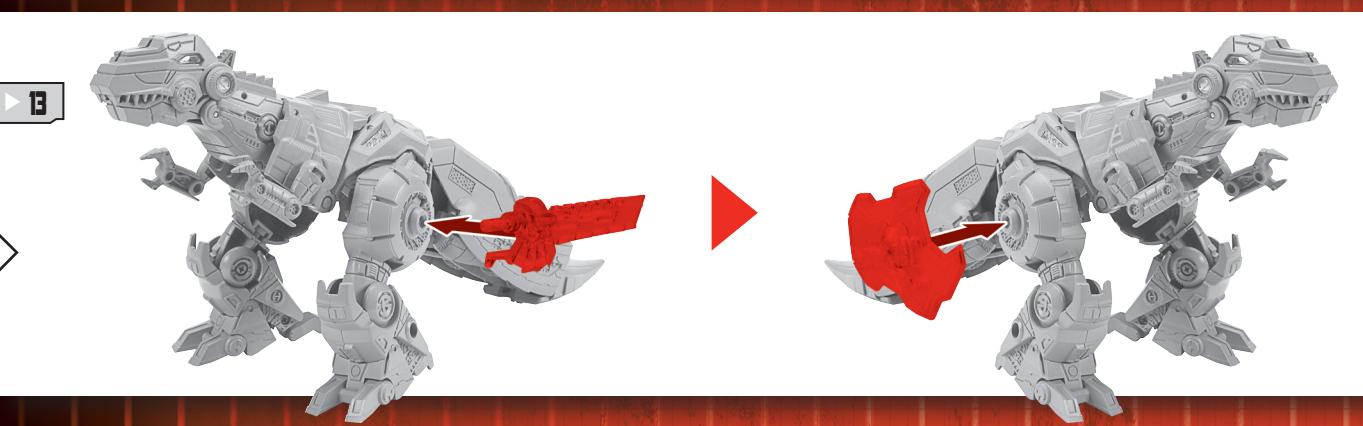

# TRANSFORMERS GENERATIONS FORMERS

GRIMLOCK®  
FALL OF CYBERTRON™

AGES 5+  
A1602/A1403 ASST.

X2 A76 ALKALINE BATTERIES INCLUDED

LEVEL: 0 1 2 3  
INTERMEDIATE

NOTE: Some parts are made to detach if excessive force is applied, and are designed to be reattached if separation occurs. Adult supervision may be necessary for younger children.

## CHANGING TO DINOSAUR

**TO REPLACE BATTERIES**

Phillips/cross head screwdriver (not included) needed to insert batteries. Loosen screw in battery compartment cover (screw remains attached to cover). Remove cover. Remove and discard batteries. Replace with 2 x 1.5V A76 alkaline batteries. Replace cover and tighten screw.