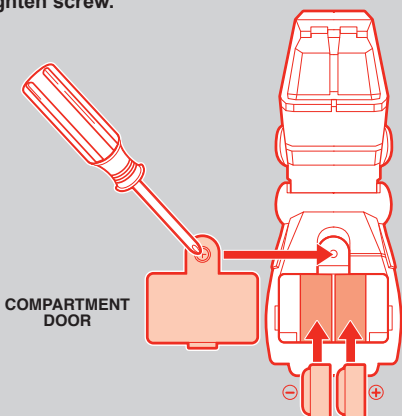

# TRANSFORMERS GENERATIONS FORMERS

GRIMLOCK®  
FALL OF CYBERTRON™

AGES 5+  
A1602/A1403 ASST.

X2 A76 ALKALINE BATTERIES INCLUDED

LEVEL: 0 1 2 3  
INTERMEDIATE

NOTE: Some parts are made to detach if excessive force is applied, and are designed to be reattached if separation occurs. Adult supervision may be necessary for younger children.

## CHANGING TO DINOSAUR

**TO REPLACE BATTERIES**

Phillips/cross head screwdriver (not included) needed to insert batteries. Loosen screw in battery compartment cover (screw remains attached to cover). Remove cover. Remove and discard batteries. Replace with 2 x 1.5V A76 alkaline batteries. Replace cover and tighten screw.