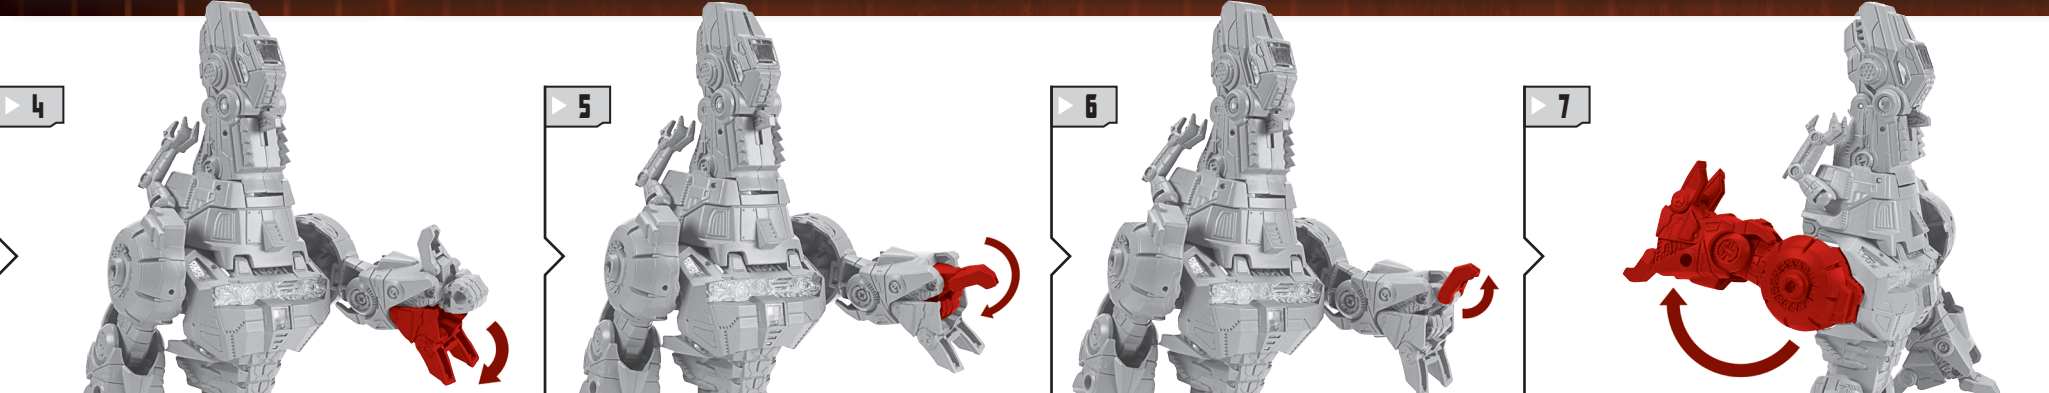

# TRANSFORMERS GENERATIONS FORMERS

GRIMLOCK®  
FALL OF CYBERTRON™

AGES 5+  
A1602/A1403 ASST.

X2 A76 ALKALINE BATTERIES INCLUDED

LEVEL: 0 1 2 3  
INTERMEDIATE

NOTE: Some parts are made to detach if excessive force is applied, and are designed to be reattached if separation occurs. Adult supervision may be necessary for younger children.

## CHANGING TO DINOSAUR

**TO REPLACE BATTERIES**

Phillips/cross head screwdriver (not included) needed to insert batteries. Loosen screw in battery compartment cover (screw remains attached to cover). Remove cover. Remove and discard batteries. Replace with 2 x 1.5V A76 alkaline batteries. Replace cover and tighten screw.